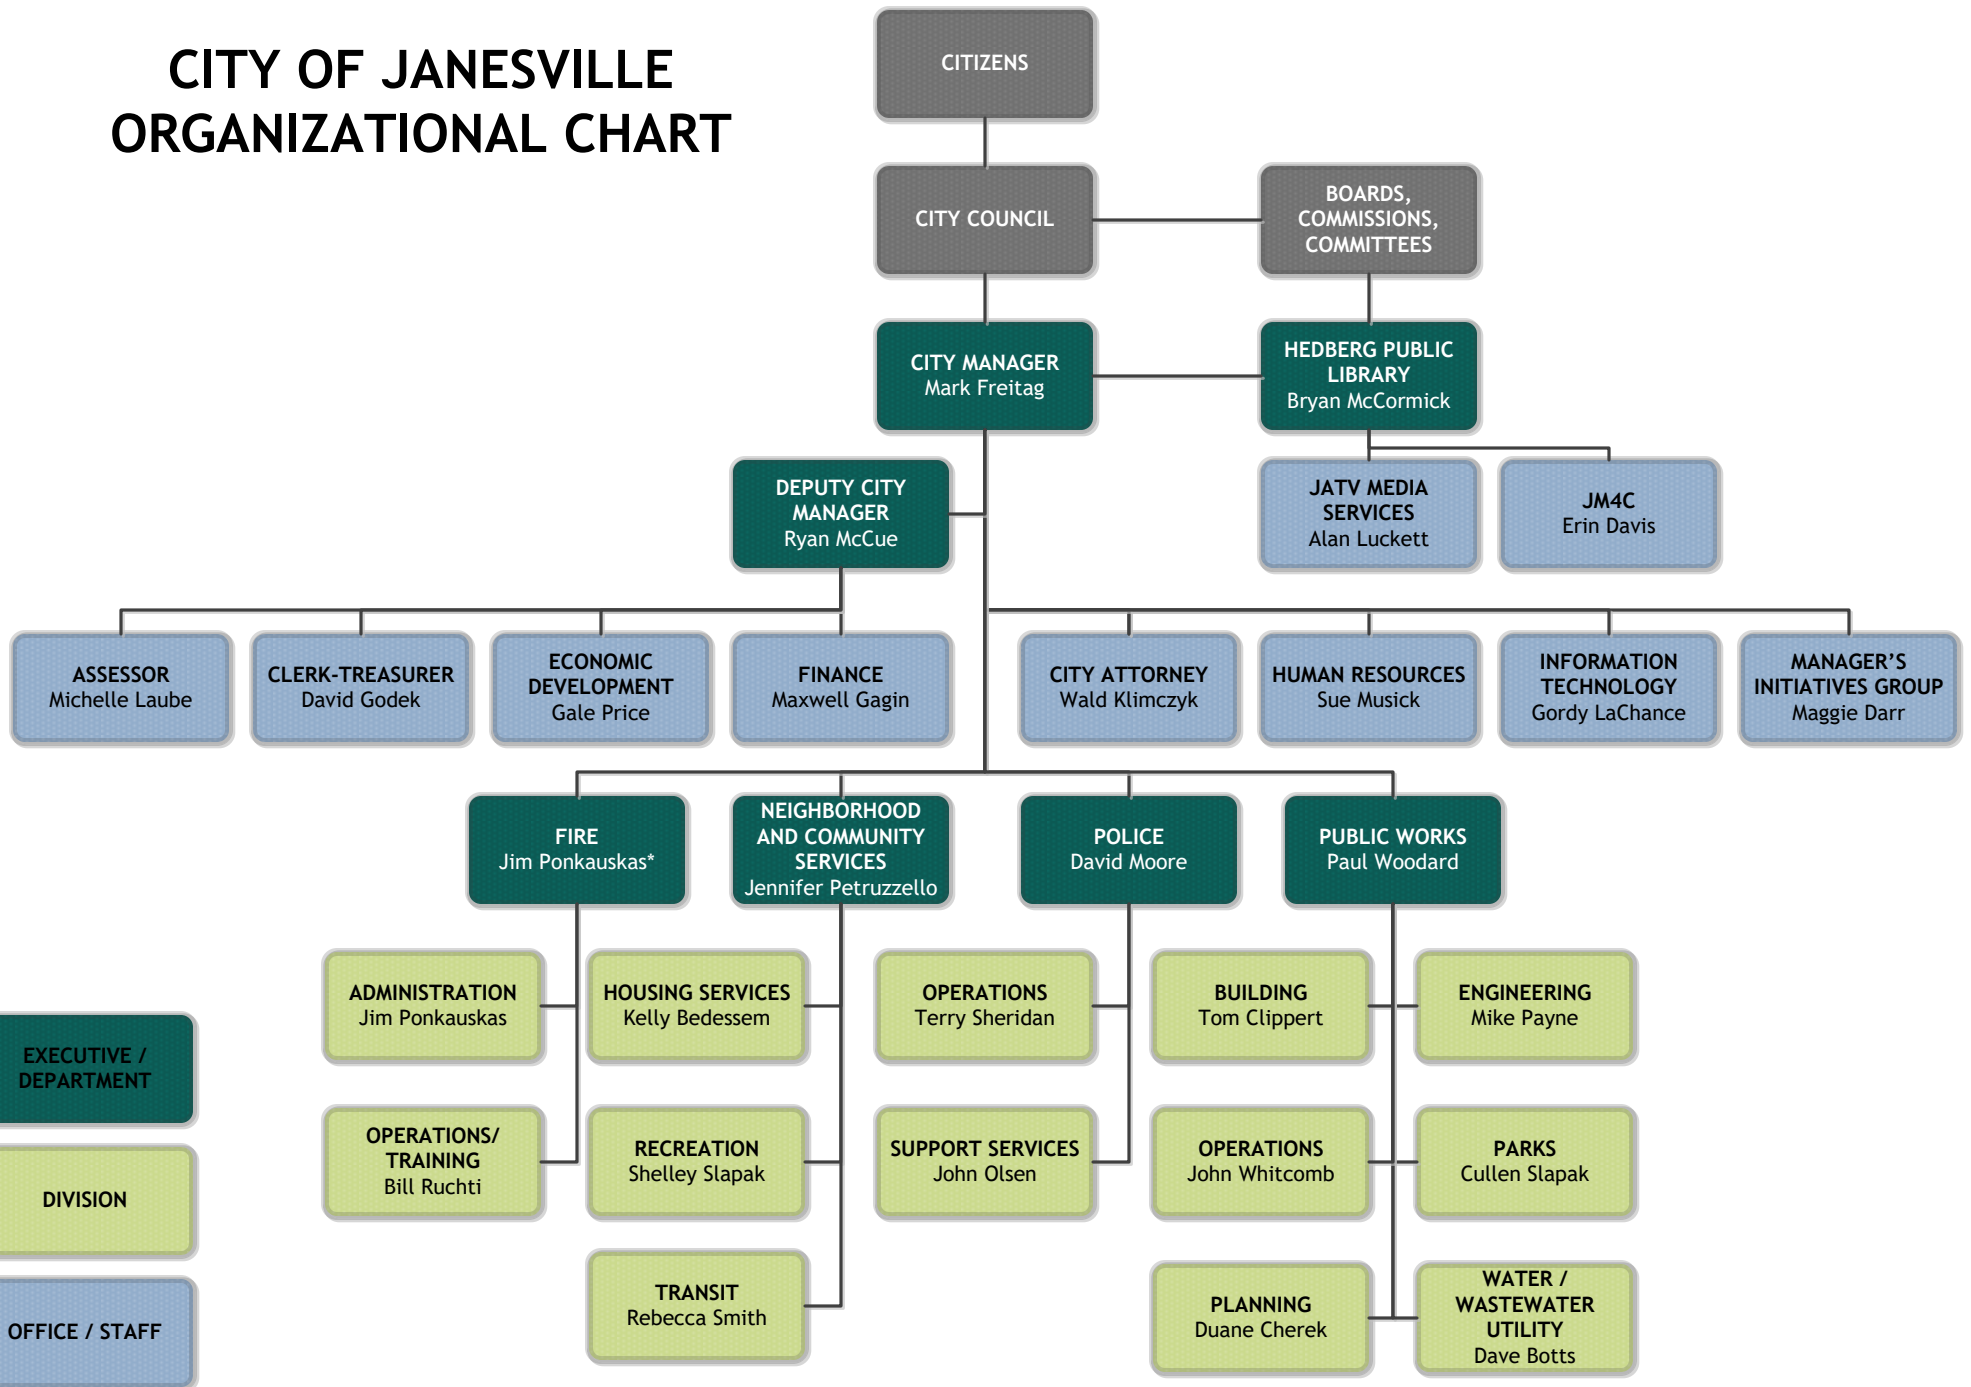

CITY OF JANESVILLE ORGANIZATIONAL CHART

EXECUTIVE / DEPARTMENT

DIVISION

OFFICE / STAFF

*Interim Fire Chief