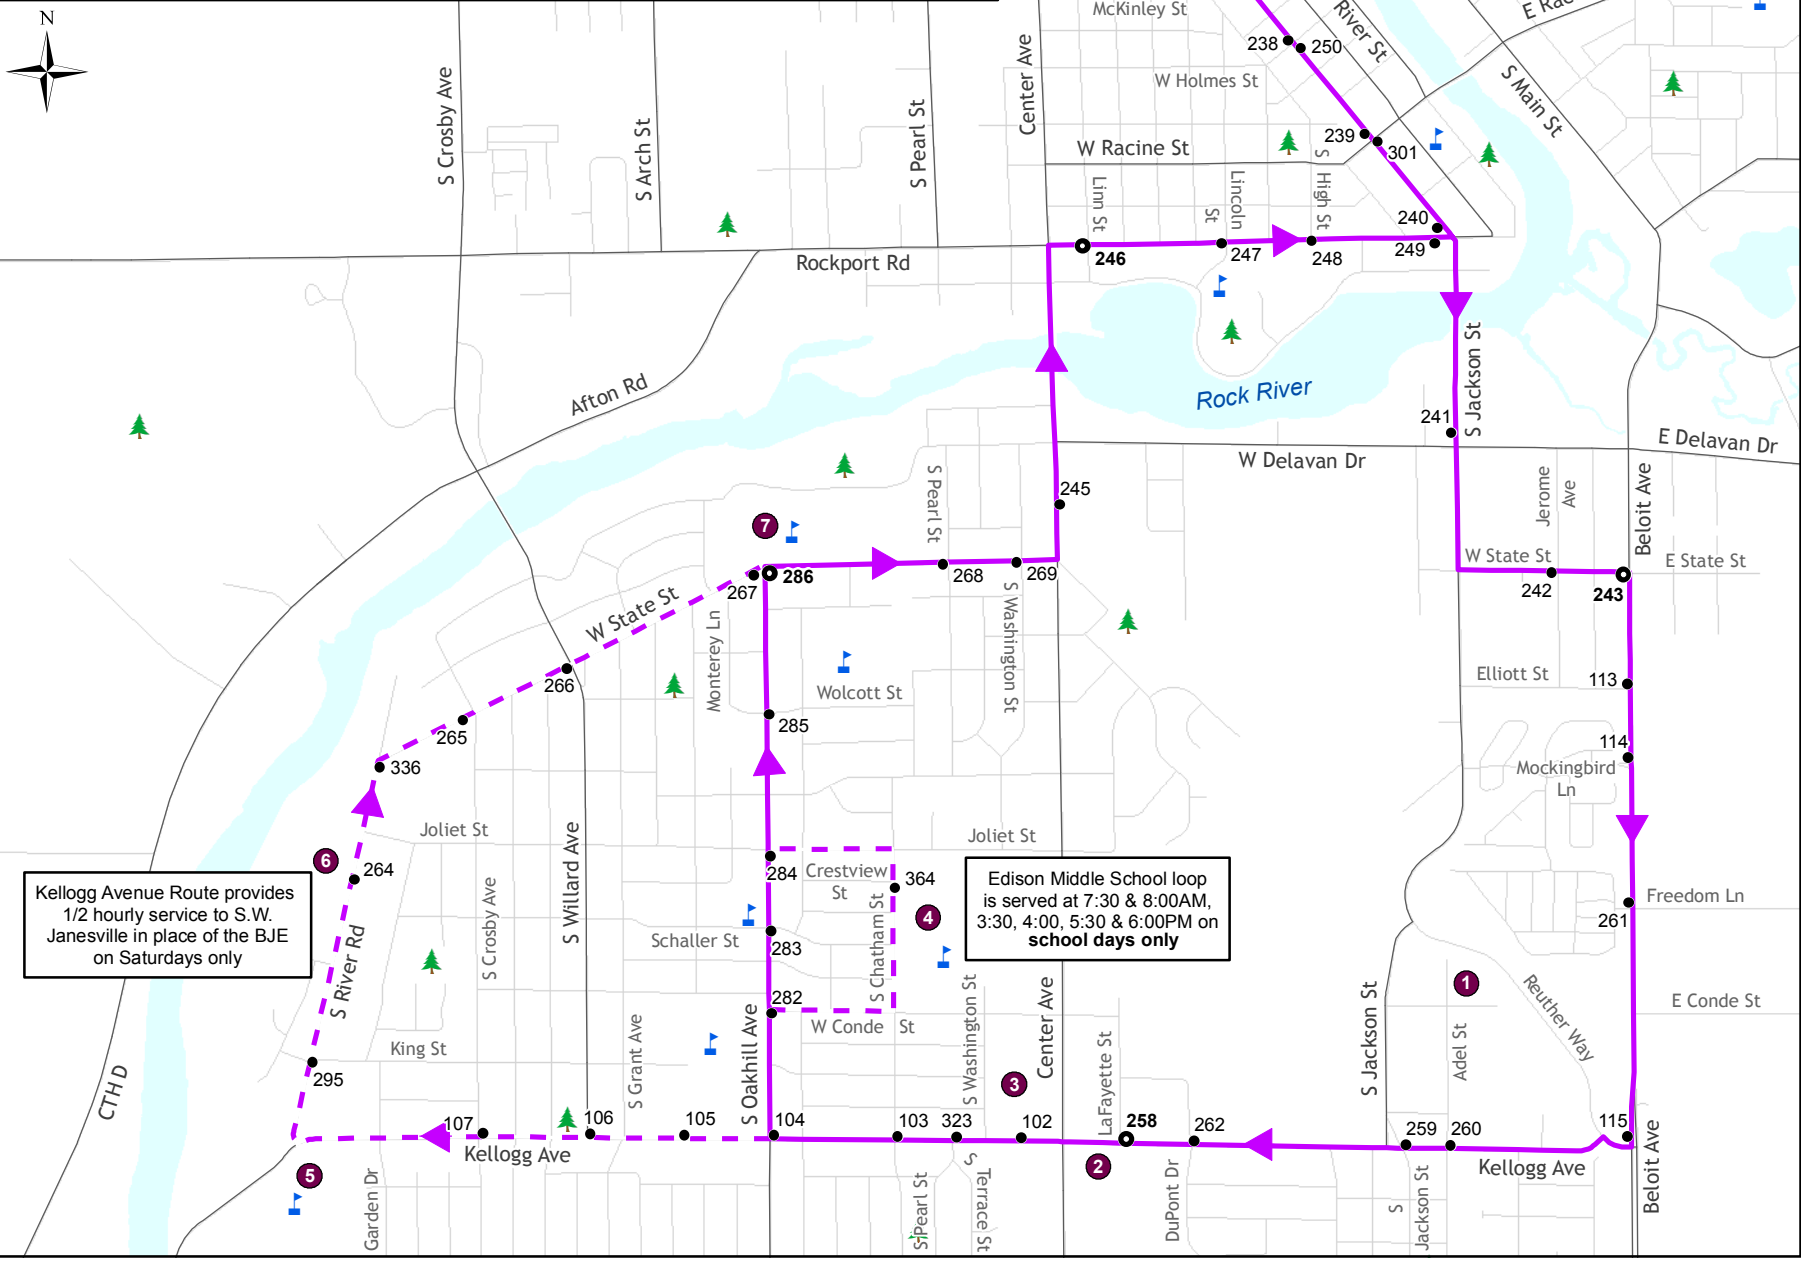

Legend			
	Bus Route		Bus Stop
	Occasional Route		Bus Stop (Time Point)
	Downtown Transfer Center	317	Bus Stop Number
	Park		Point of Interest
	School		

Kellogg Avenue Route provides 1/2 hourly service to S.W. Janesville in place of the BJE on Saturdays only

Edison Middle School loop is served at 7:30 & 8:00AM, 3:30, 4:00, 5:30 & 6:00PM on school days only