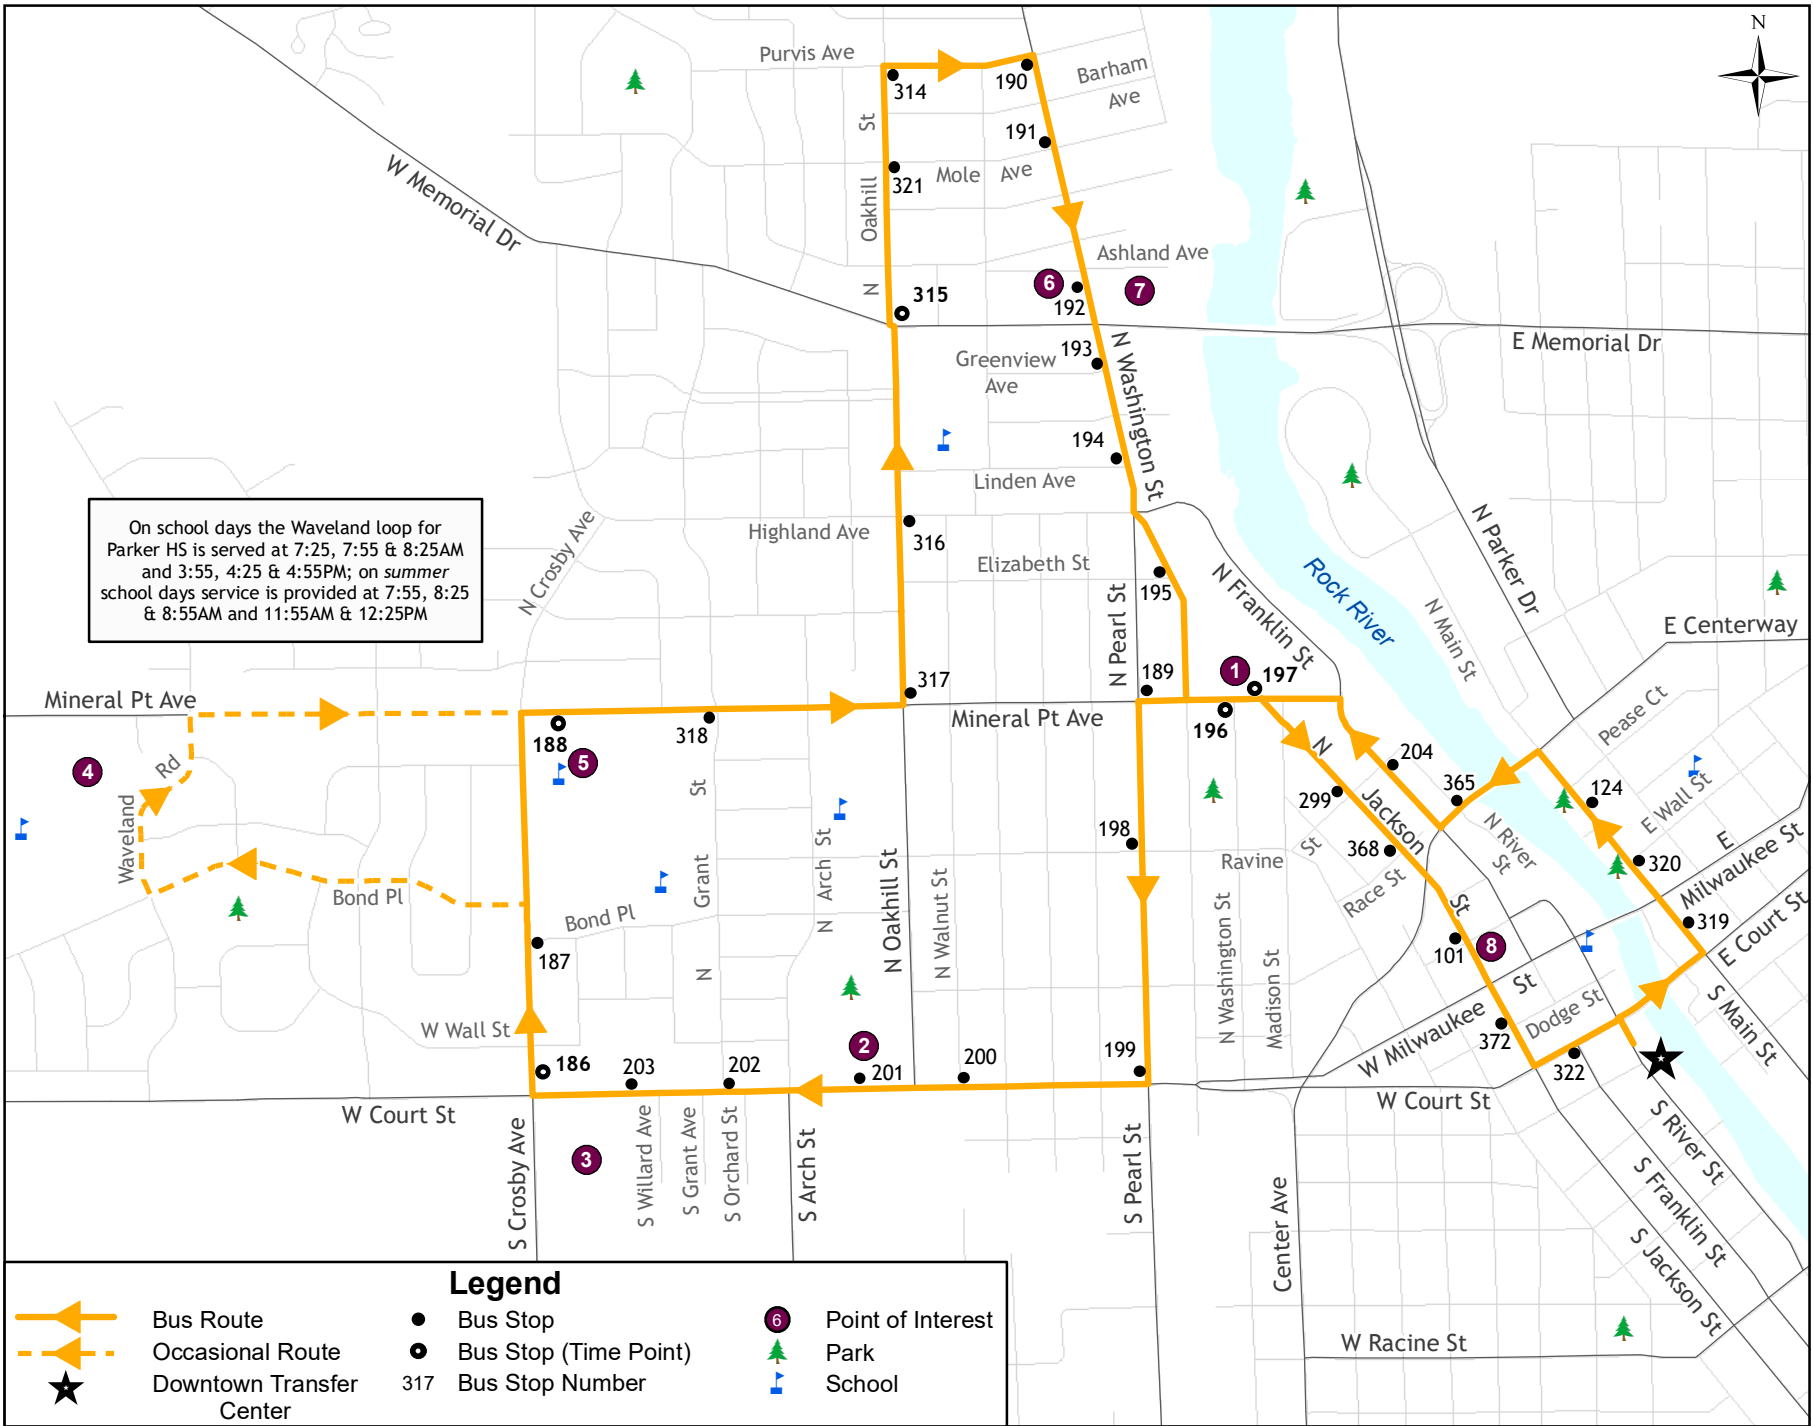

On school days the Waveland loop for Parker HS is served at 7:25, 7:55 & 8:25AM and 3:55, 4:25 & 4:55PM; on *summer* school days service is provided at 7:55, 8:25 & 8:55AM and 11:55AM & 12:25PM

Legend

- Bus Route
- Occasional Route
- Downtown Transfer Center
- Bus Stop
- Bus Stop (Time Point)
- 317 Bus Stop Number
- Point of Interest
- Park
- School