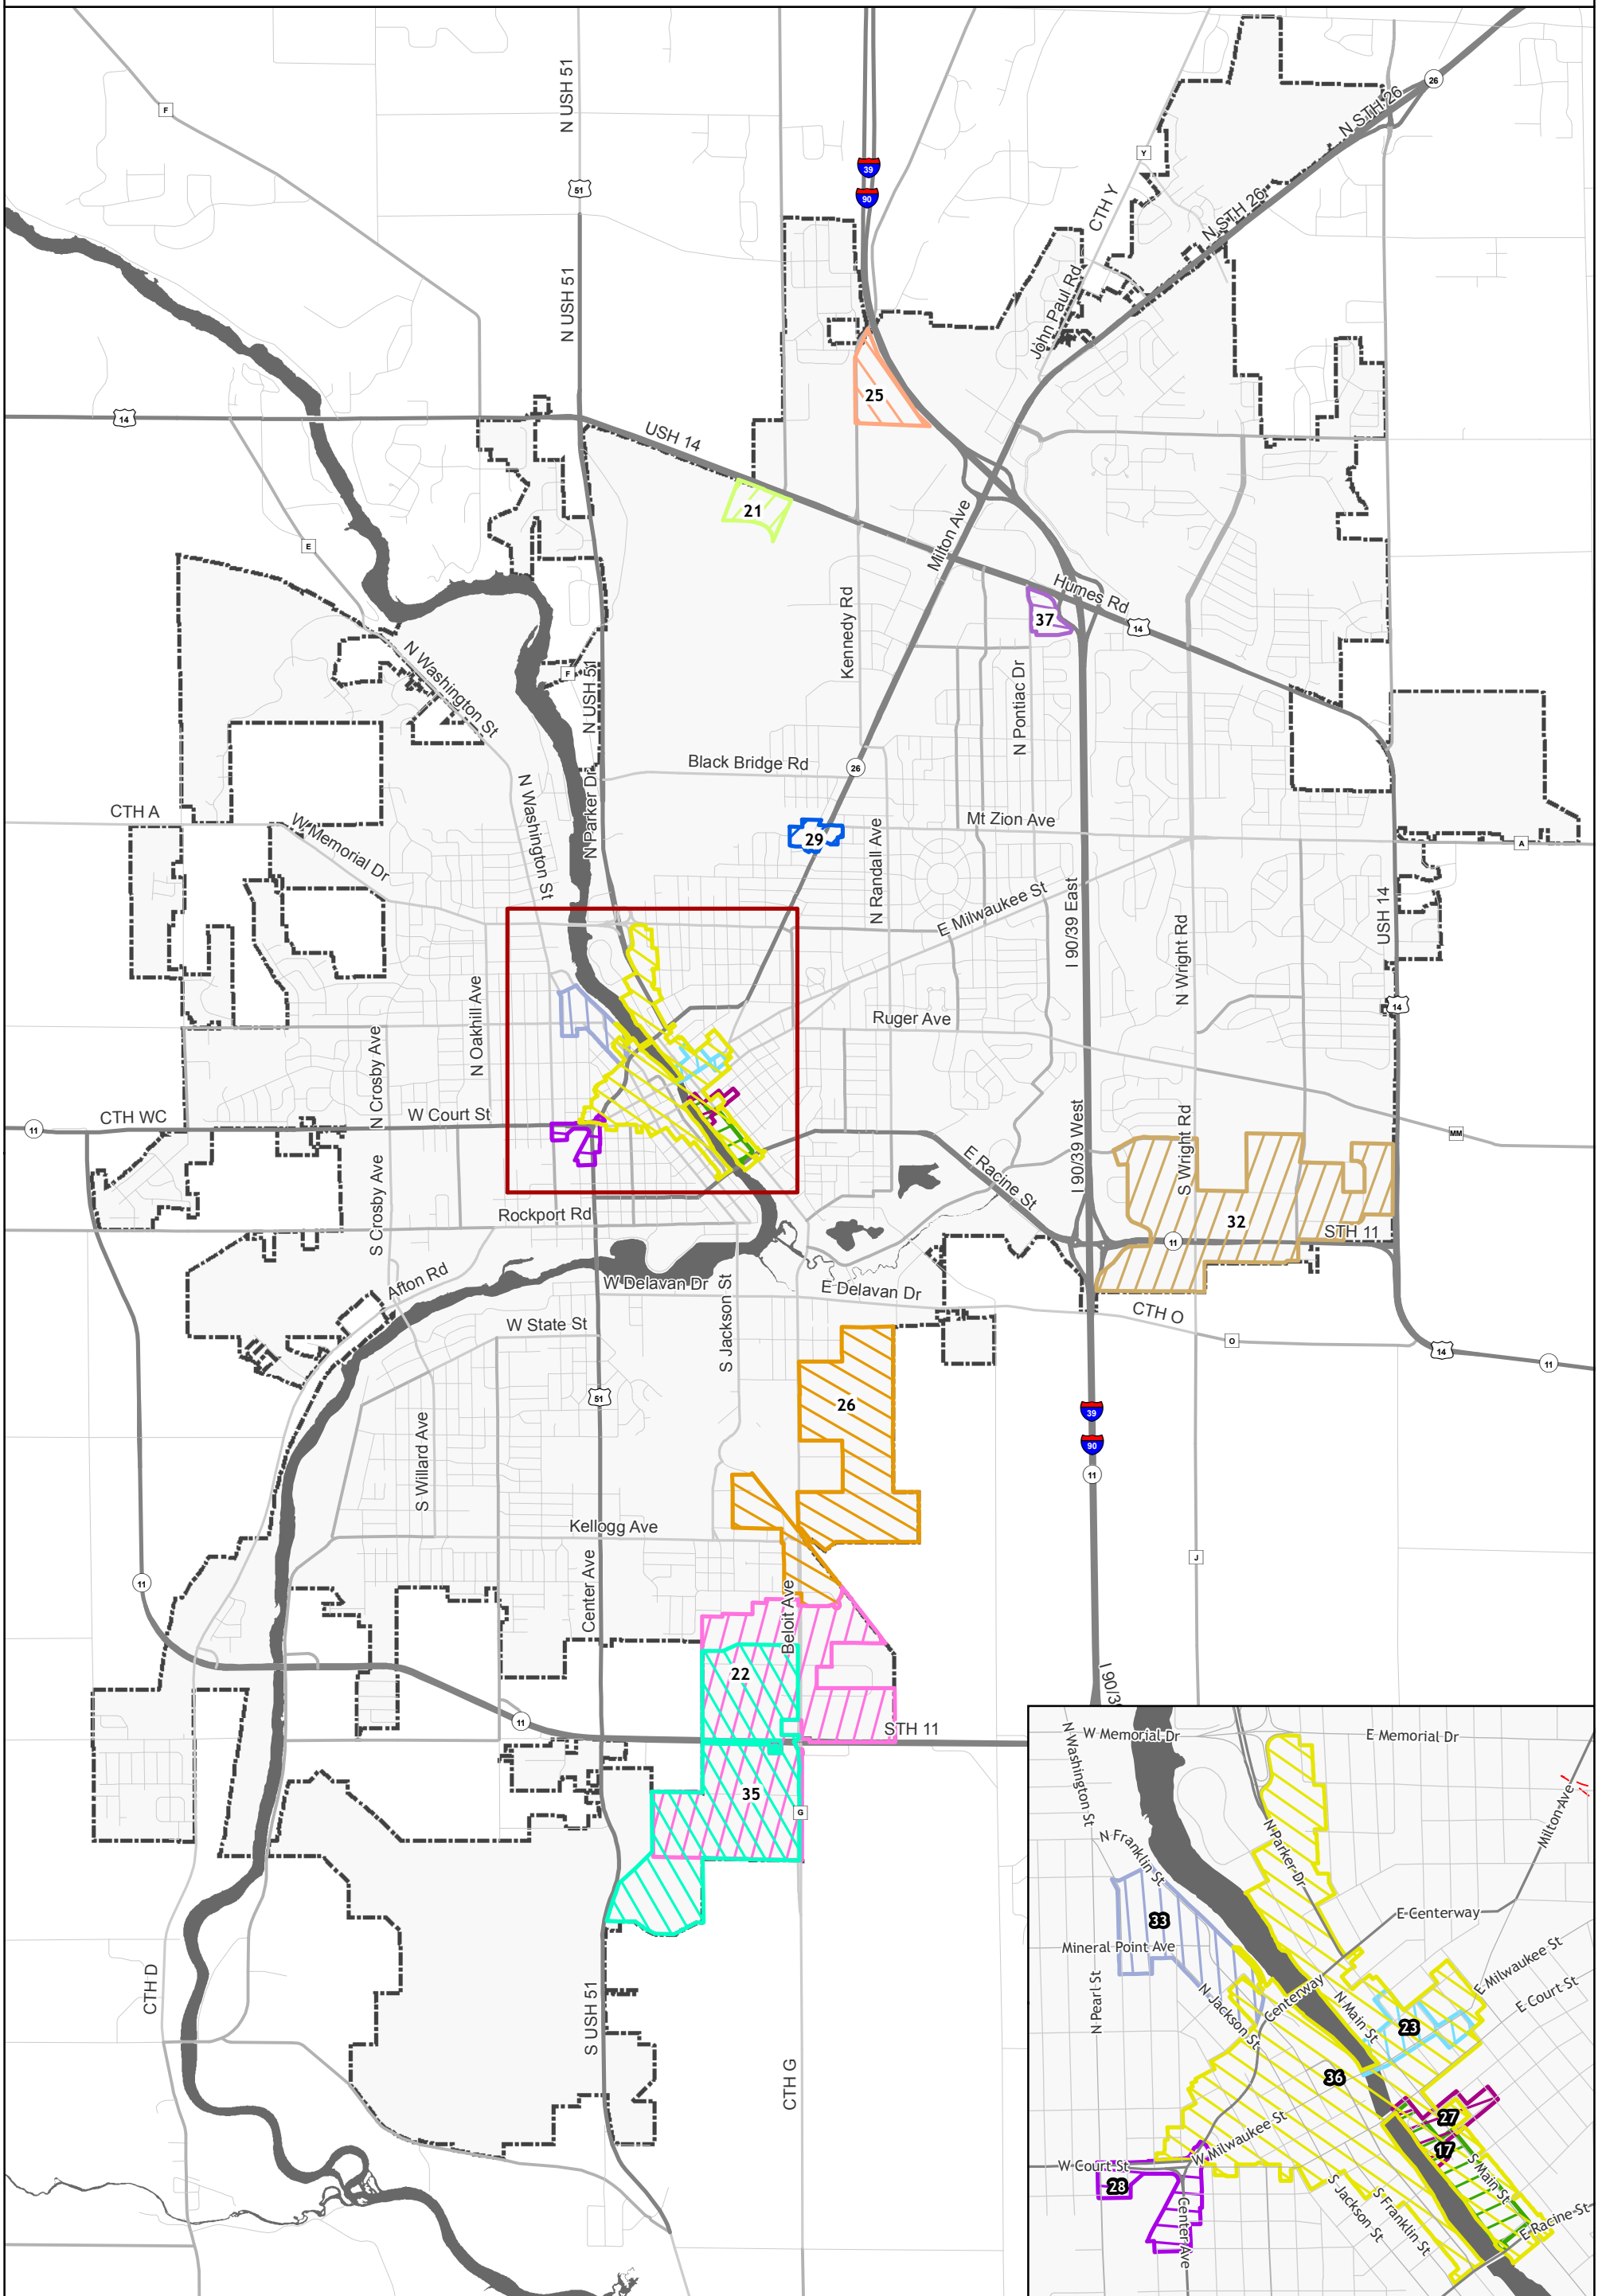

City of Janesville - Active TIDs 2018

Legend

						City Limits

CITY OF JANESVILLE
Wisconsin's Park Place
 Economic Development

7/19/2018; Z.Pennycok, Planning Division
 S:\Projects\Economic_Development\TIF Maps\TIF Maps 2018.mxd