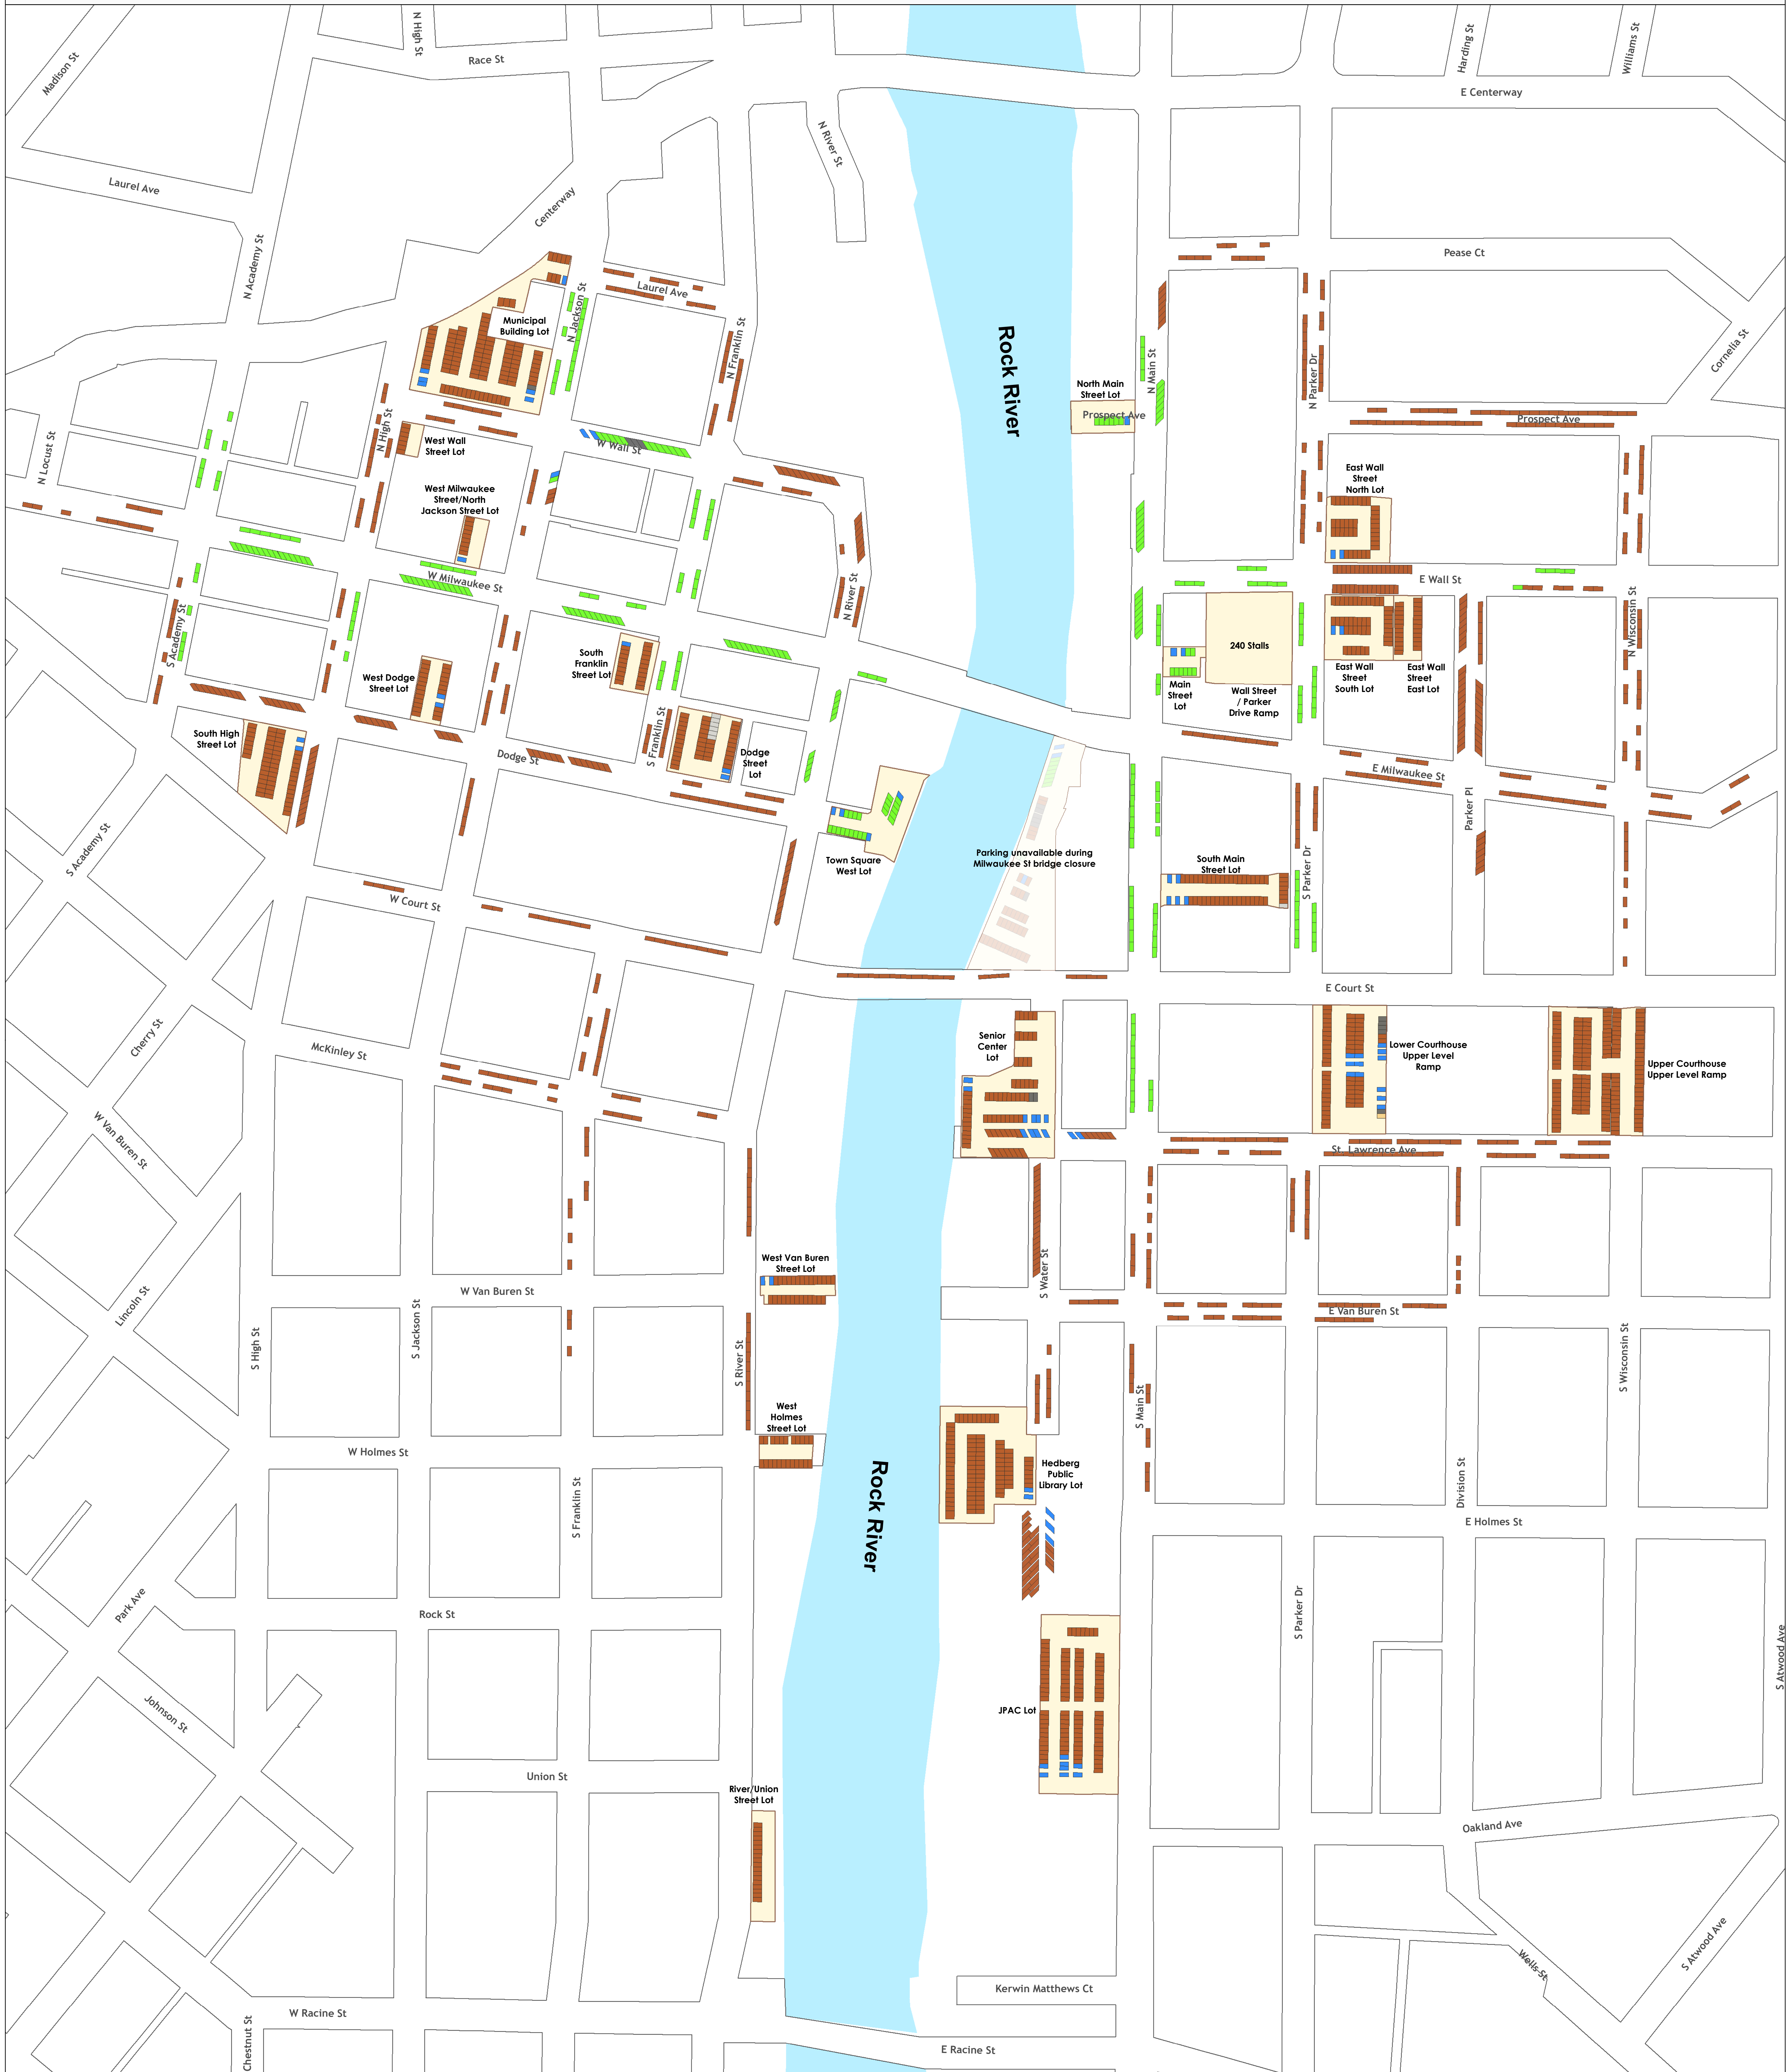

Downtown Janesville Parking Lots & On-Street Parking

Downtown Parking Duration

- 2 Hours
- All-Day
- Accessible
- 10 Minutes
- 15 Minutes
- Public Parking Lot
- Leased
- Reserved