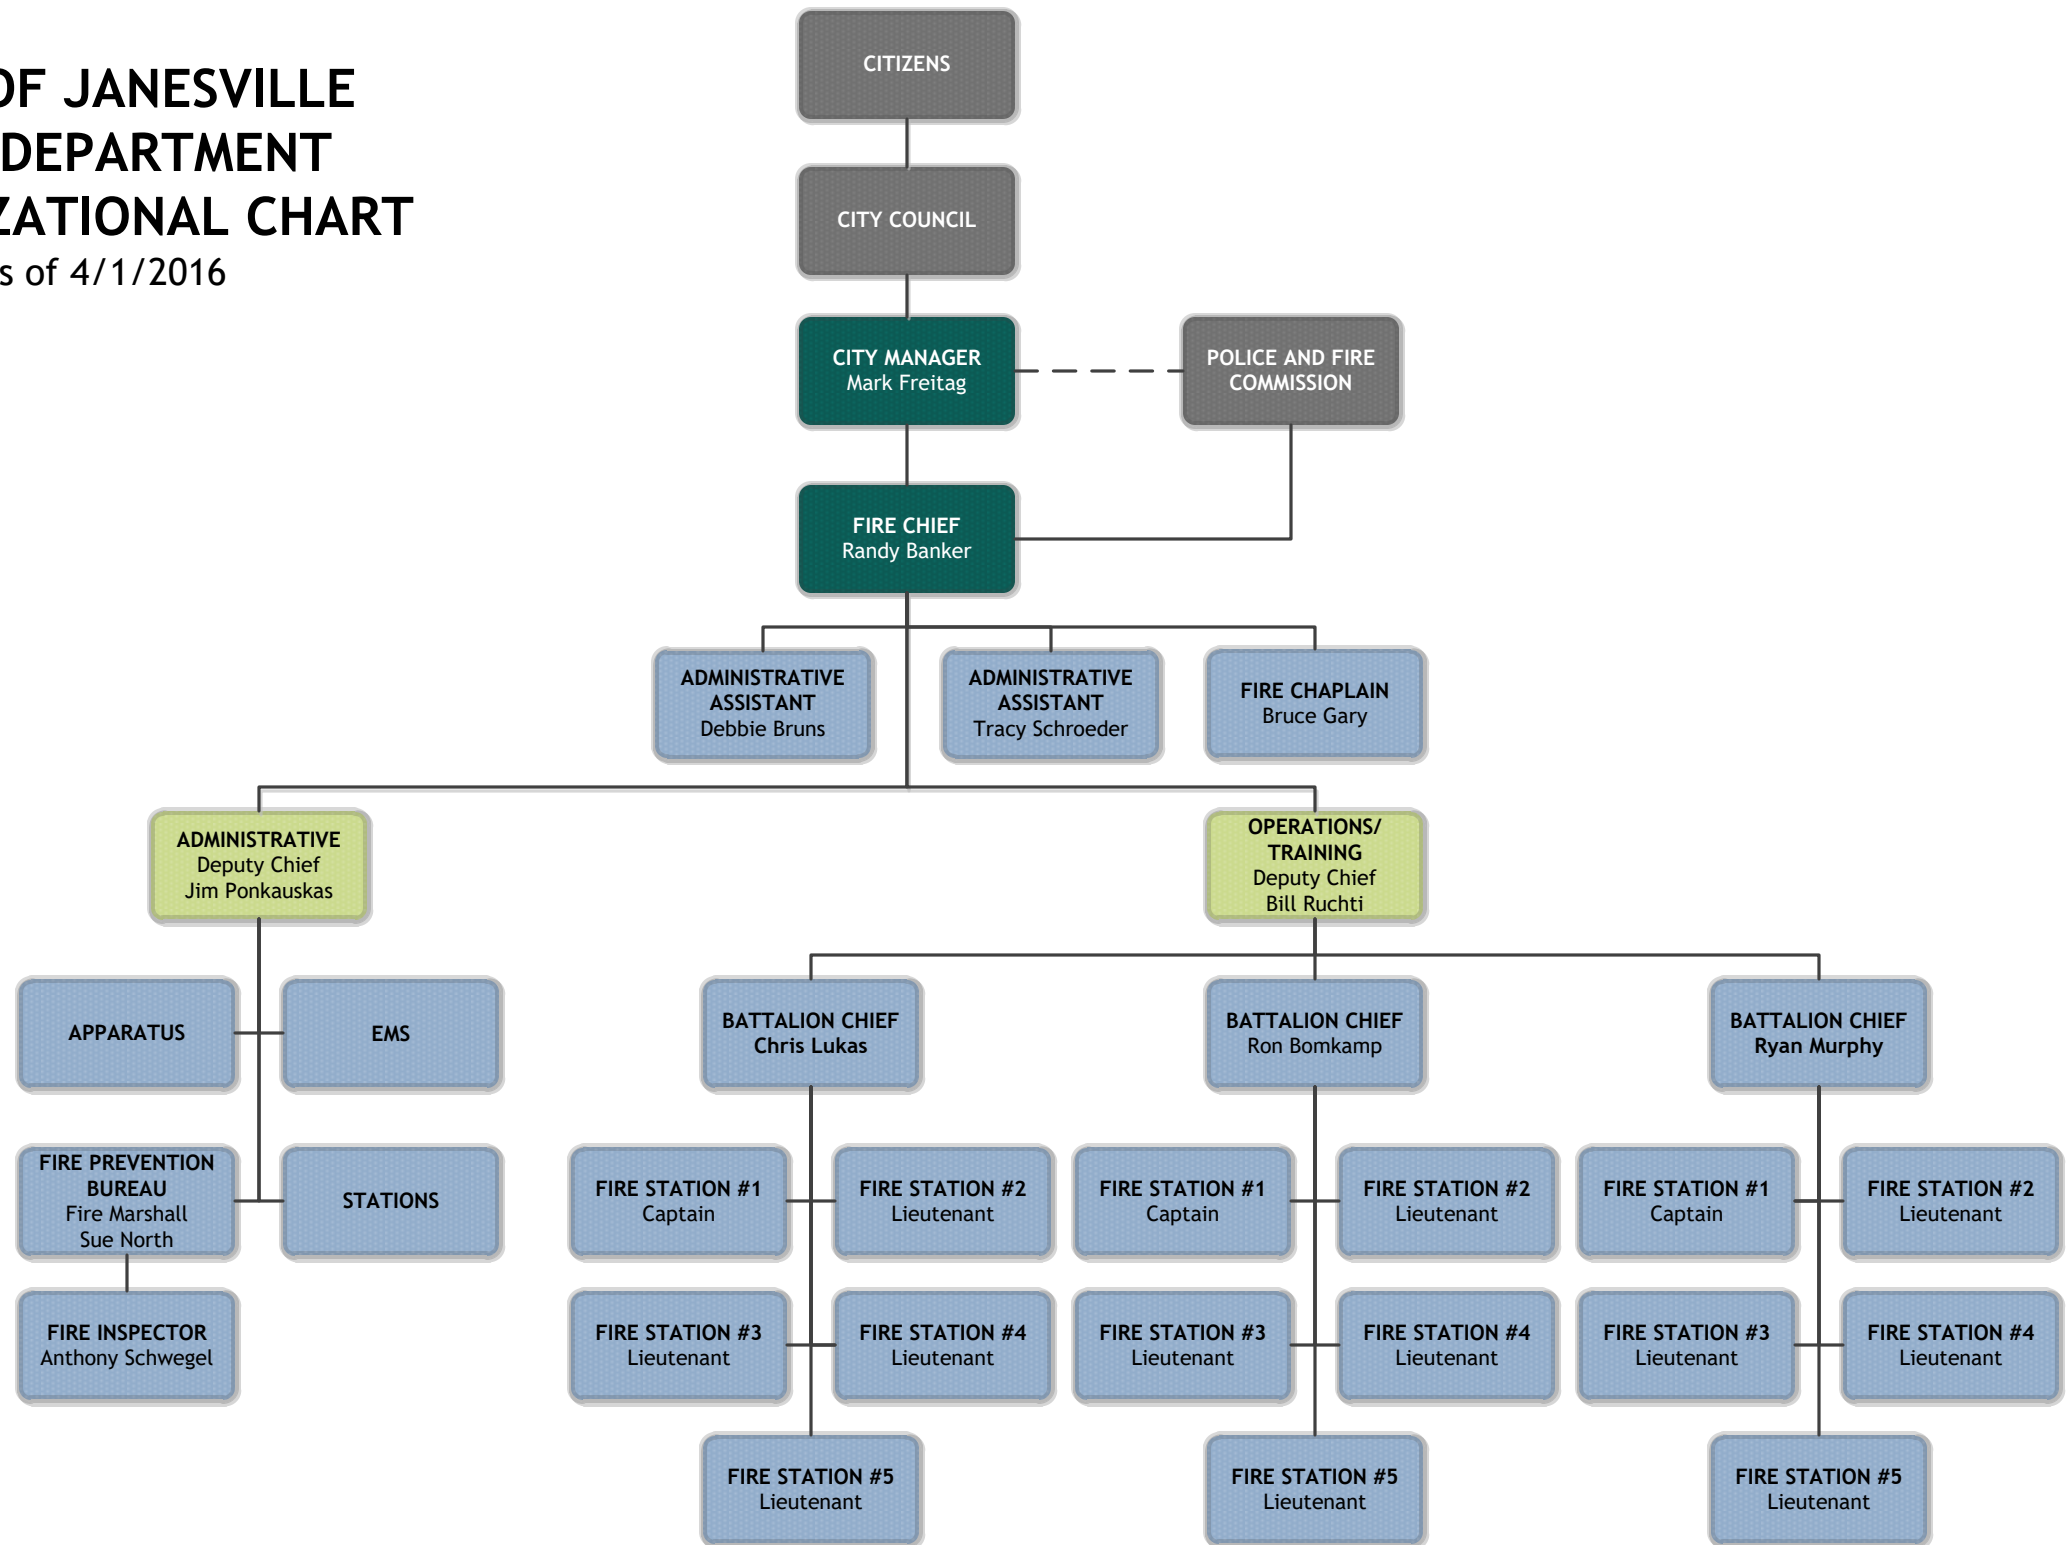

# CITY OF JANESVILLE FIRE DEPARTMENT ORGANIZATIONAL CHART

as of 4/1/2016

EXECUTIVE /  
DEPARTMENT

DIVISION

PROGRAM / STAFF