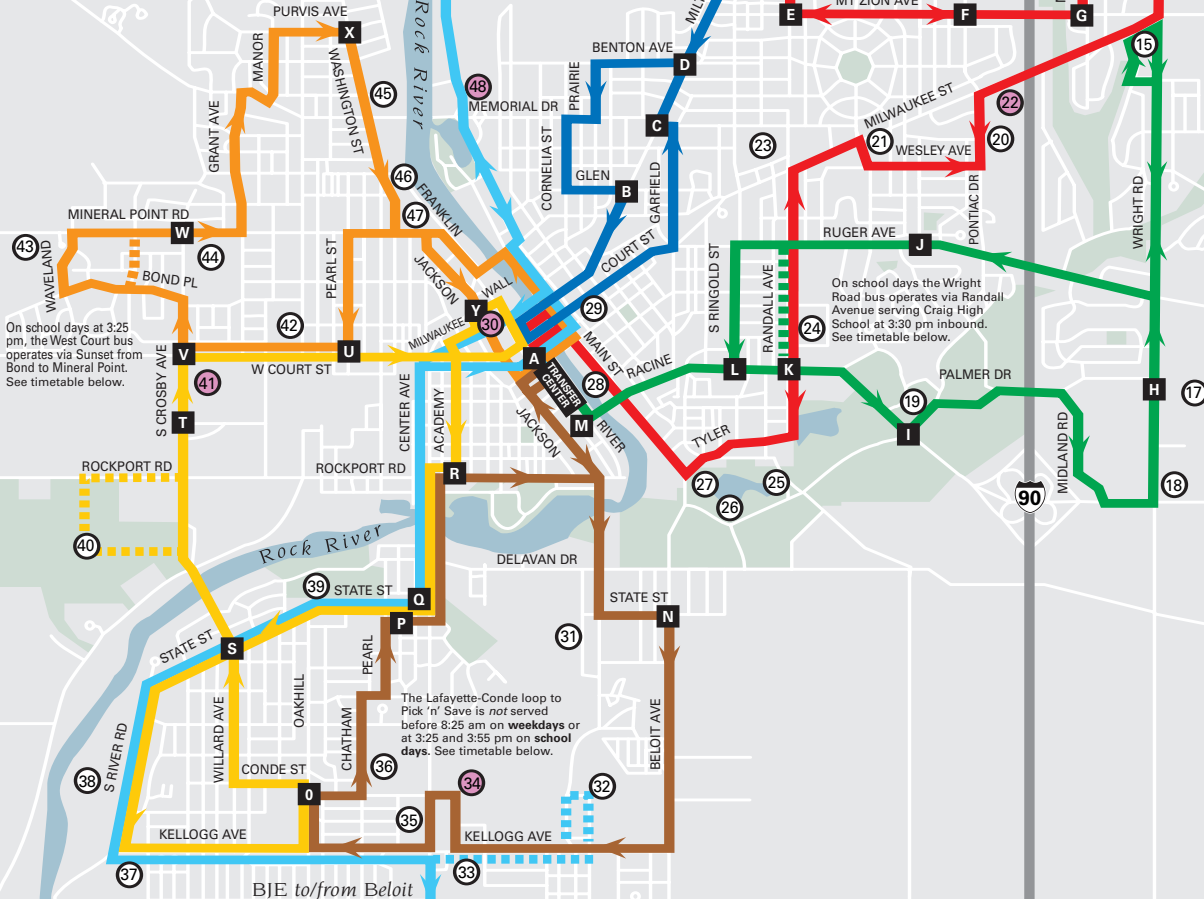

SYSTEM MAP & ROUTE GUIDE

- █ MILTON AVENUE
- █ WEST STATE STREET
- █ WRIGHT ROAD
- █ EAST MILWAUKEE STREET
- █ KELLOGG AVENUE
- █ WEST COURT STREET
- █ BELOIT-JANESVILLE EXPRESS
- 00 POINTS OF INTEREST
- 0 OTHER TIMING POINTS (see timetables below)

CITY OF JANESVILLE
Wisconsin's Park Place
POINTS OF INTEREST

1. 1 Creston Park / Logli - Pass Sales
2. 2 Post Office
3. 3 Janesville Mall
4. 4 Kennedy Road Industrial Park
5. 5 Riverfront
6. 6 Rock Theatres
7. 7 Target
8. 8 K-Mart / Farm & Fleet
9. 9 Van Galder Bus Terminal
10. 10 Woodmans
11. 11 Shopko / Northview Clinic
12. 12 Holiday Inn Express
13. 13 Pine Tree Plaza
14. 14 Wal-Mart / Sam's Club
15. 15 Mercy East
16. 16 Youth Sports Complex
17. 17 South Wright Road Industrial Park
18. 18 Motor Vehicle Department
19. 19 Palmer Park / CAMDEN Playground
20. 20 Marshall Middle School
21. 21 Fairview Mall
22. 22 Sentry East - Pass Sales
23. 23 County Fair Grounds
24. 24 Craig High School (Wright Road - occasional service)
25. 25 Rotary Gardens
26. 26 Lions Beach
27. 27 Janesville Ice Center
28. 28 Library
29. 29 Courthouse
30. 30 Municipal Building - Pass Sales
31. 31 General Motors
32. 32 Kandu Industries (occasional service)
33. 33 Mercy South
34. 34 Pick 'n' Save - Pass Sales
35. 35 Blackhawk Shopping Plaza / Rock County Job Center
36. 36 Edison Middle School
37. 37 UW - Rock County
38. 38 Cedar Crest
39. 39 Wisconsin Center for the Blind and Visually Impaired
40. 40 Rockport Pool/Peace Park Playground (summer seasonal service)
41. 41 Sentry West - Pass Sales
42. 42 Sunnyside Shopping Plaza
43. 43 Parker High School
44. 44 Franklin Middle School
45. 45 Mercy Health Mall
46. 46 Riverview Clinic
47. 47 Mercy Hospital
48. 48 JTS Office - Pass Sales
49. 49 Arrow Park
50. 50 Rock Co. Institutions